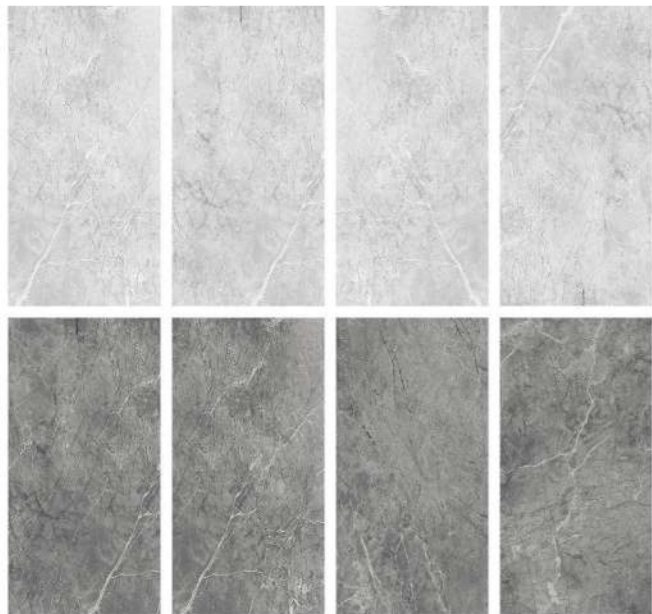

CHELCI

DARK/LIGHT
POLISHED | PORCELAIN
60×120

4 FACE

The gray marble is an enduring neutral shade that has seen immense popularity in interior design over the recent years. Its ability to integrate into both bold and subtle designs make it a truly adaptable color to work with.