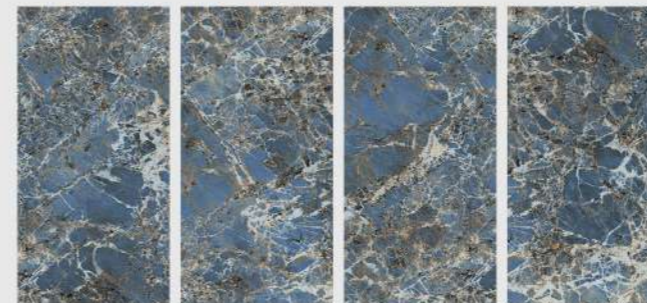

4 FACE

Amazonite is a stone of peace, truth, harmony, and communication. It gently soothes the nerves, and it's energies can be felt to the touch. This stone radiates blue rays full of rejuvenating vibrations that are here to calm the heart. Green and Blue color of Amazonite can make amazing space.