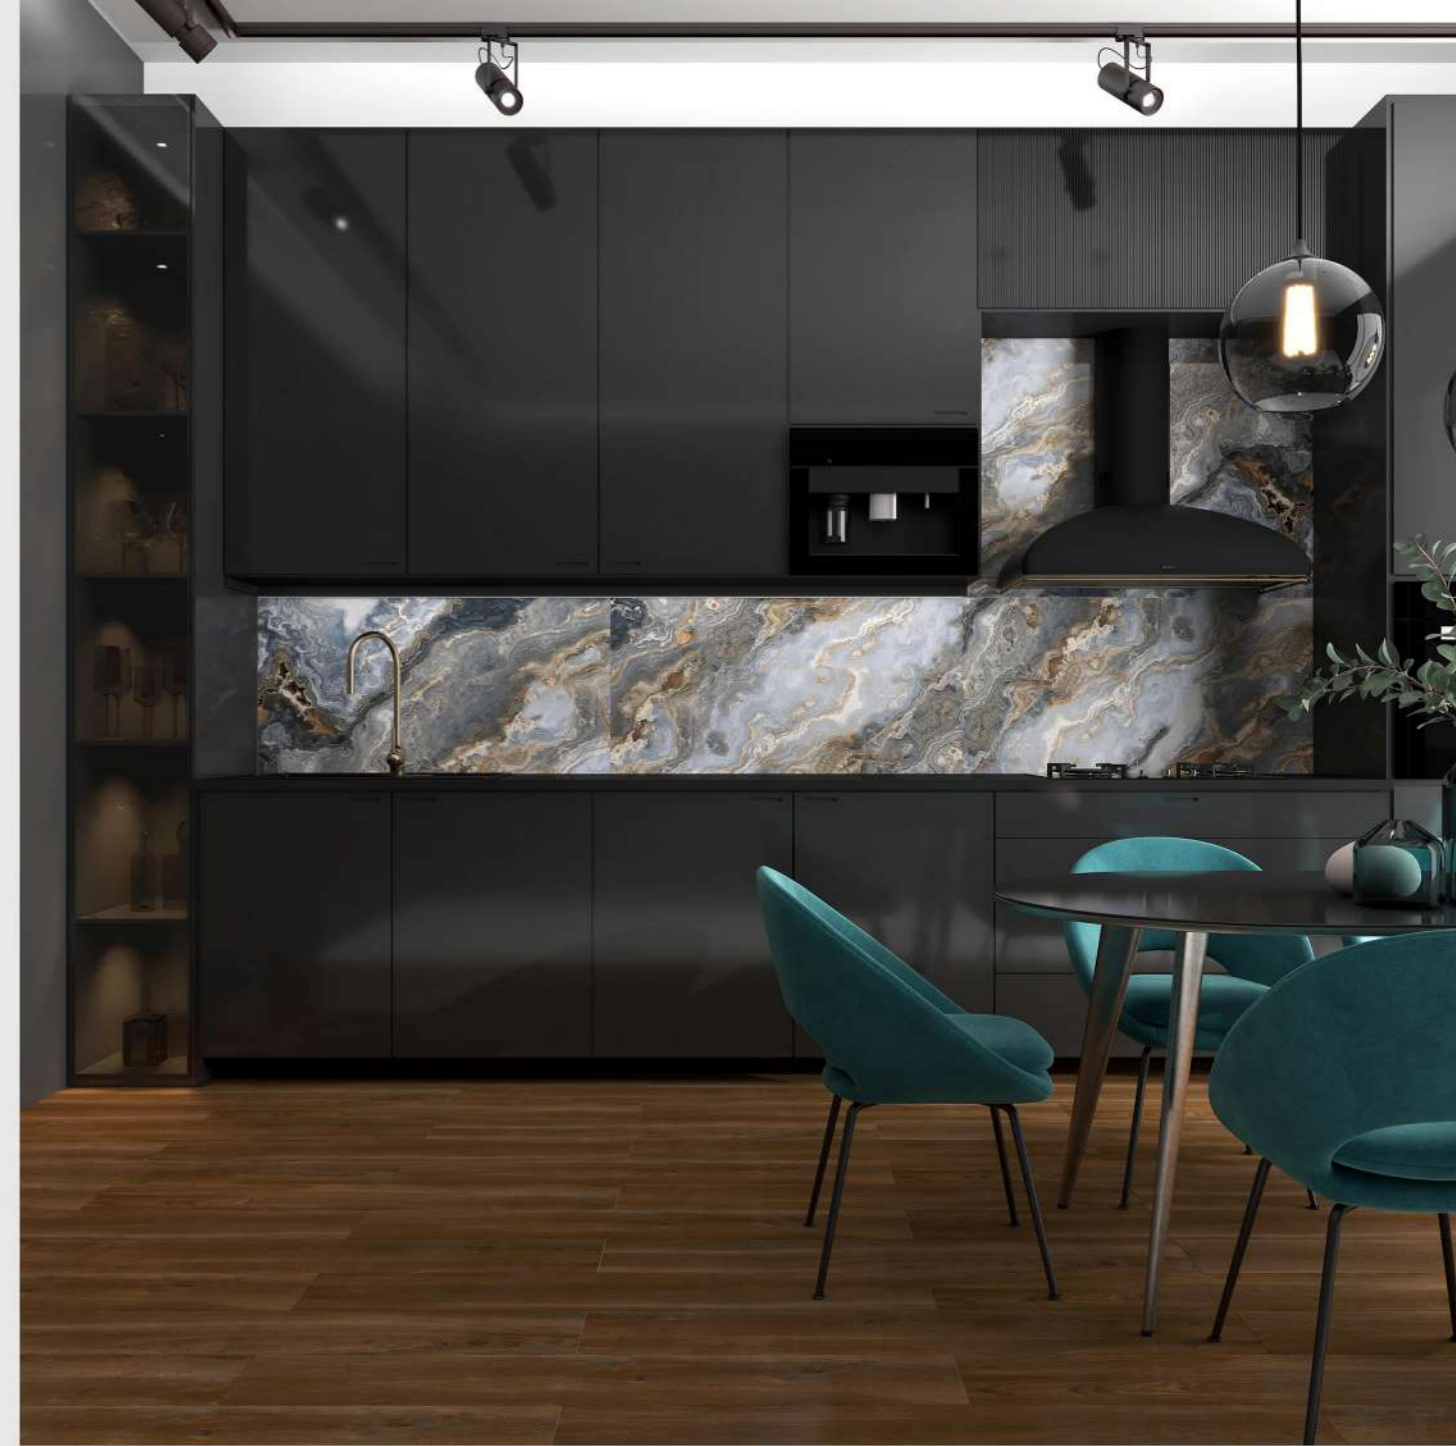

3 FACE

Blue marble is a natural stone capable of visually connecting us with the sky and the sea. Sodalite Blue, composed of lazulite, calcite, and pyrite, creates a velvety cobalt sea furrowed by golden waves.