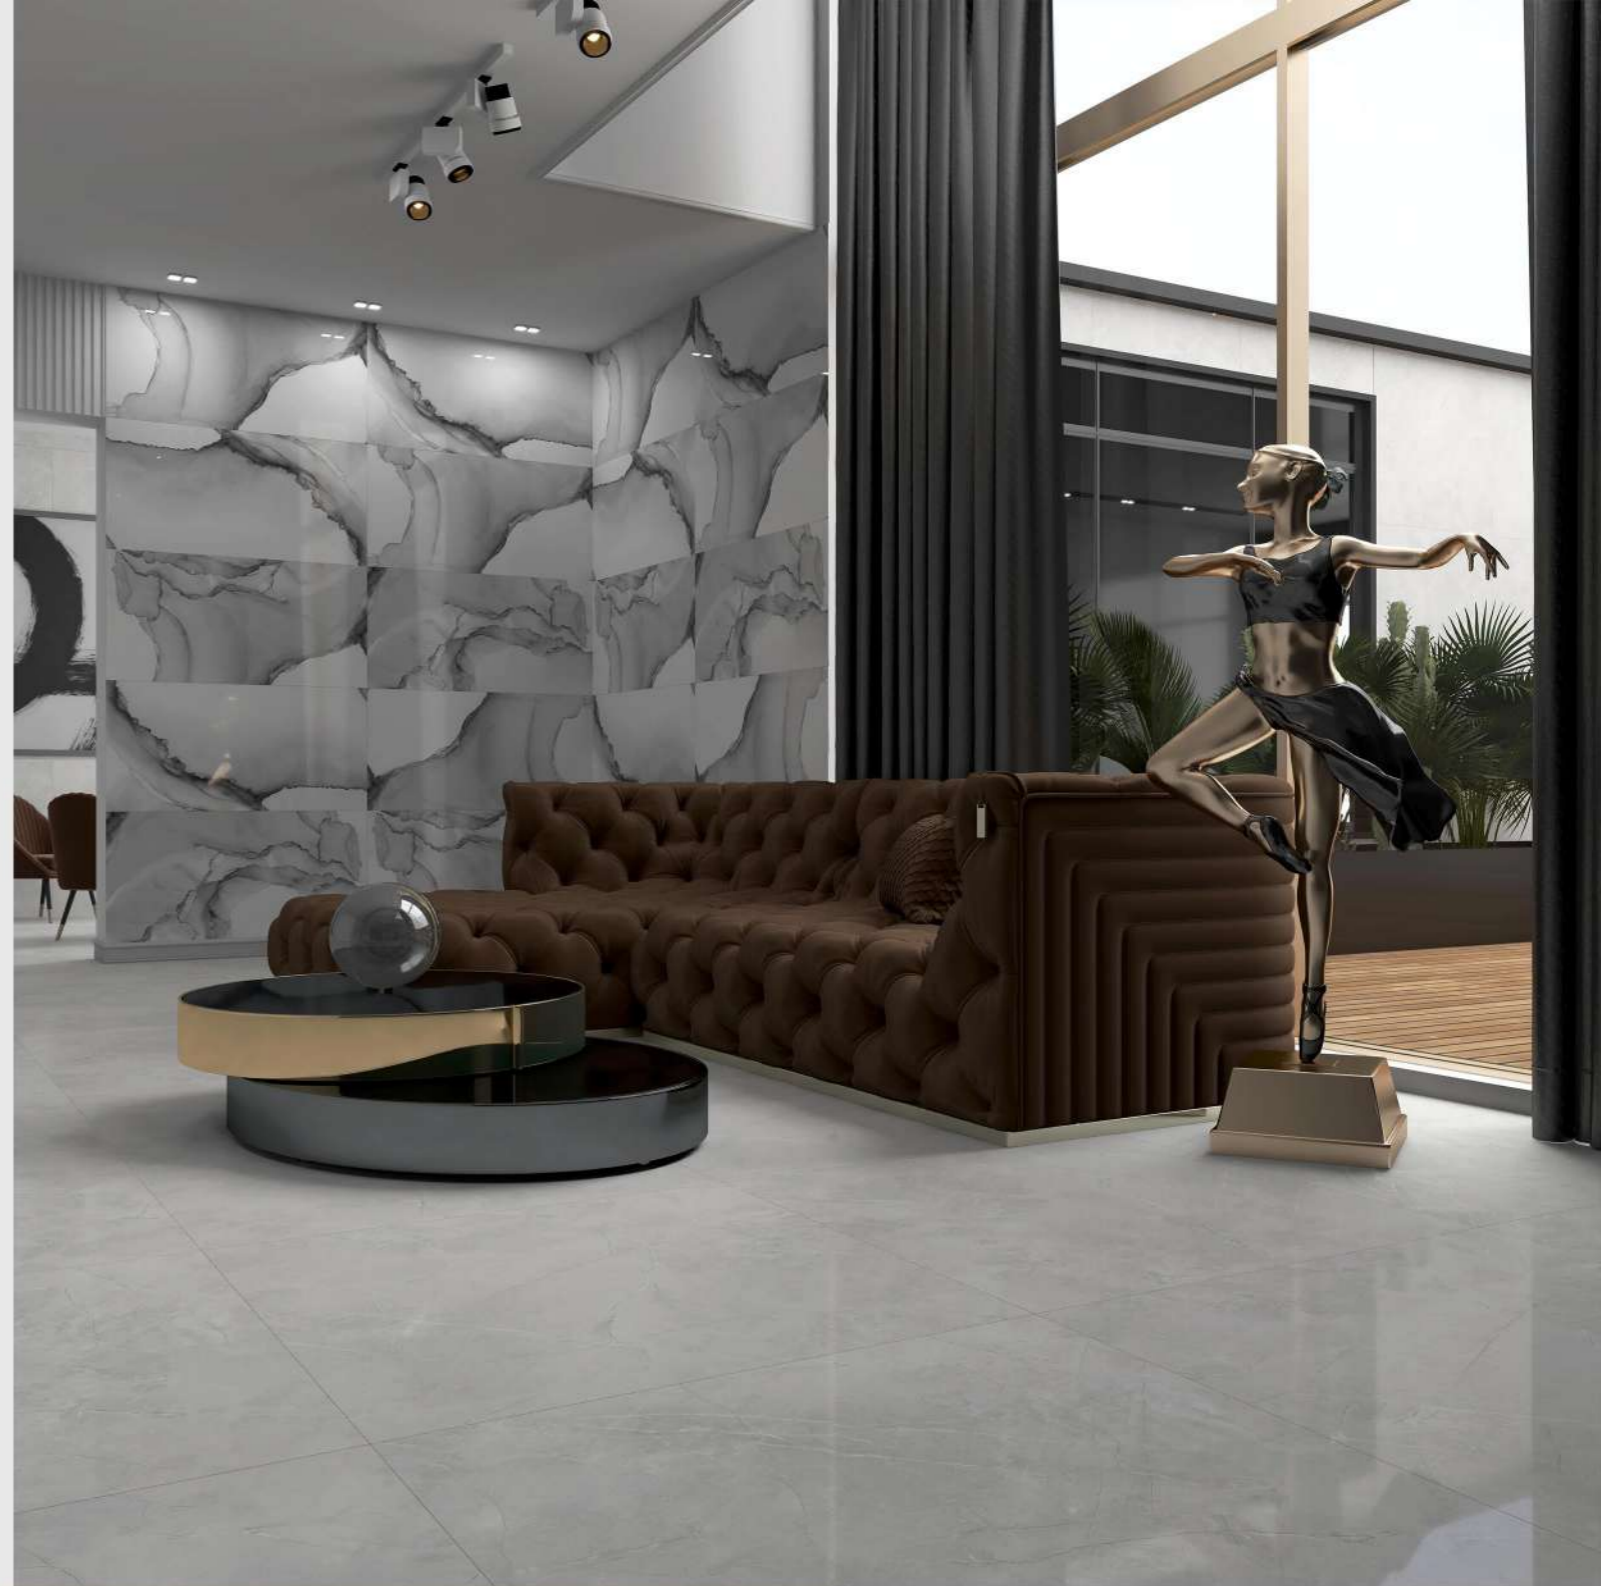

4 FACE

You can use smoky to describe something that looks like smoke, for example because it is slightly blue or grey or because it is not clear.